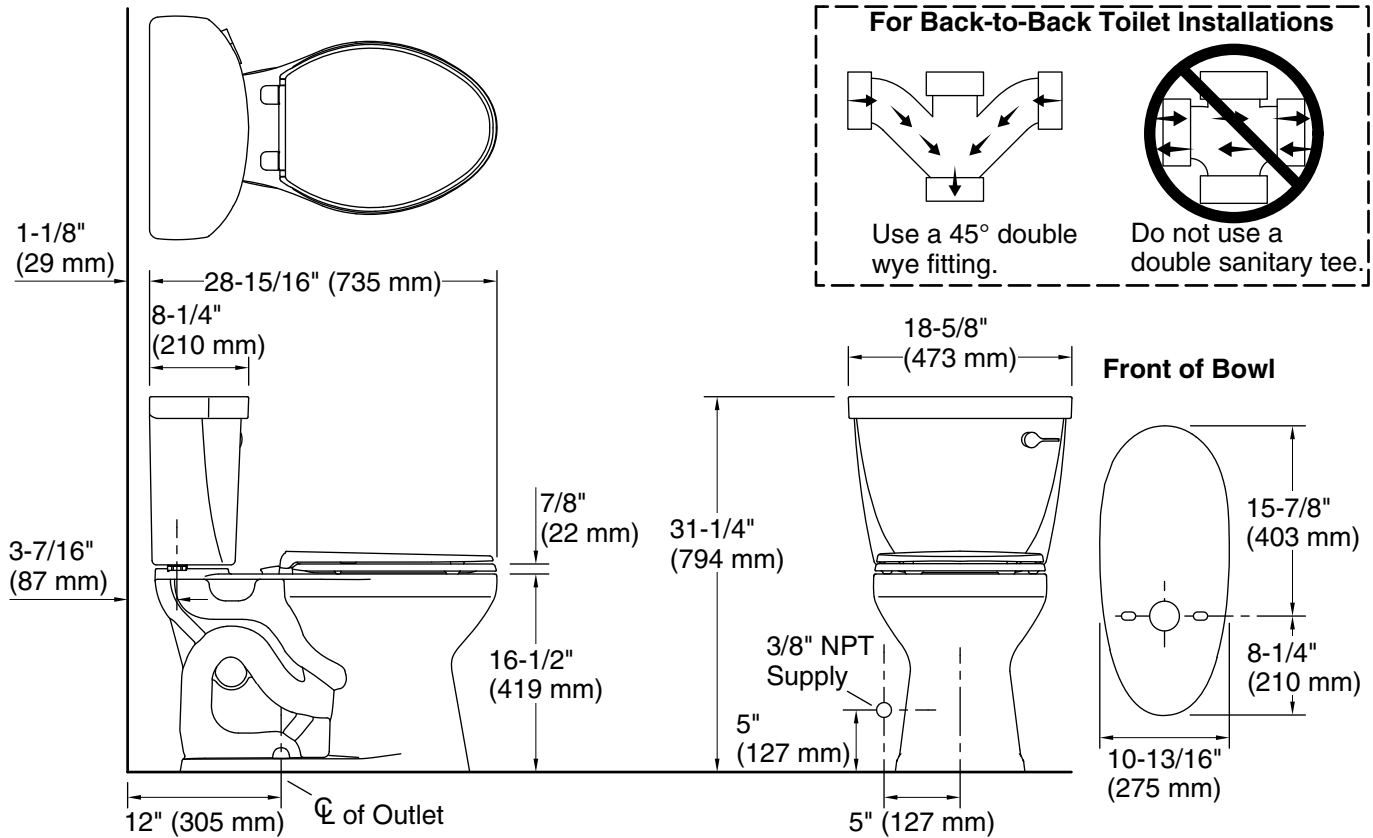

## Features

- Two-piece design.
- Elongated bowl offers added room and comfort.
- Comfort Height® feature offers chair-height seating that makes sitting down and standing up easier for most adults.
- 1.28 gpf (4.8 lpf).
- Right-hand Polished Chrome trip lever.
- 2-1/8" (54 mm) fully glazed trapway.
- Revolution 360® flushing technology generates a forceful swirling motion to keep the bowl clean longer.
- Sanitary guard where bowl and tank meet for ease of cleaning.
- CleanCoat™ surface treatment inhibits the growth of water scale and mineral stains for improved ease of cleaning.
- Coordinates with other products in the Cimarron collection.

## Installation

- Standard 12" (305 mm) rough-in.

## Included Components

Product consists of:

- K-31588 Elongated chair height toilet bowl
- K-31615-RA 1.28 gpf toilet tank with right-hand trip lever

ADA | CSA B651 | OBC

**Technical Information**

All product dimensions are nominal.

Toilet type:	Floor-mount
Waste Outlet:	Floor
Bowl shape:	Elongated
Flush type:	AquaPiston®, Revolution 360®
Trap passageway:	2-1/8" (54 mm)
Rim to water surface:	6-5/8" (168 mm)
Rough-in:	12" (305 mm)